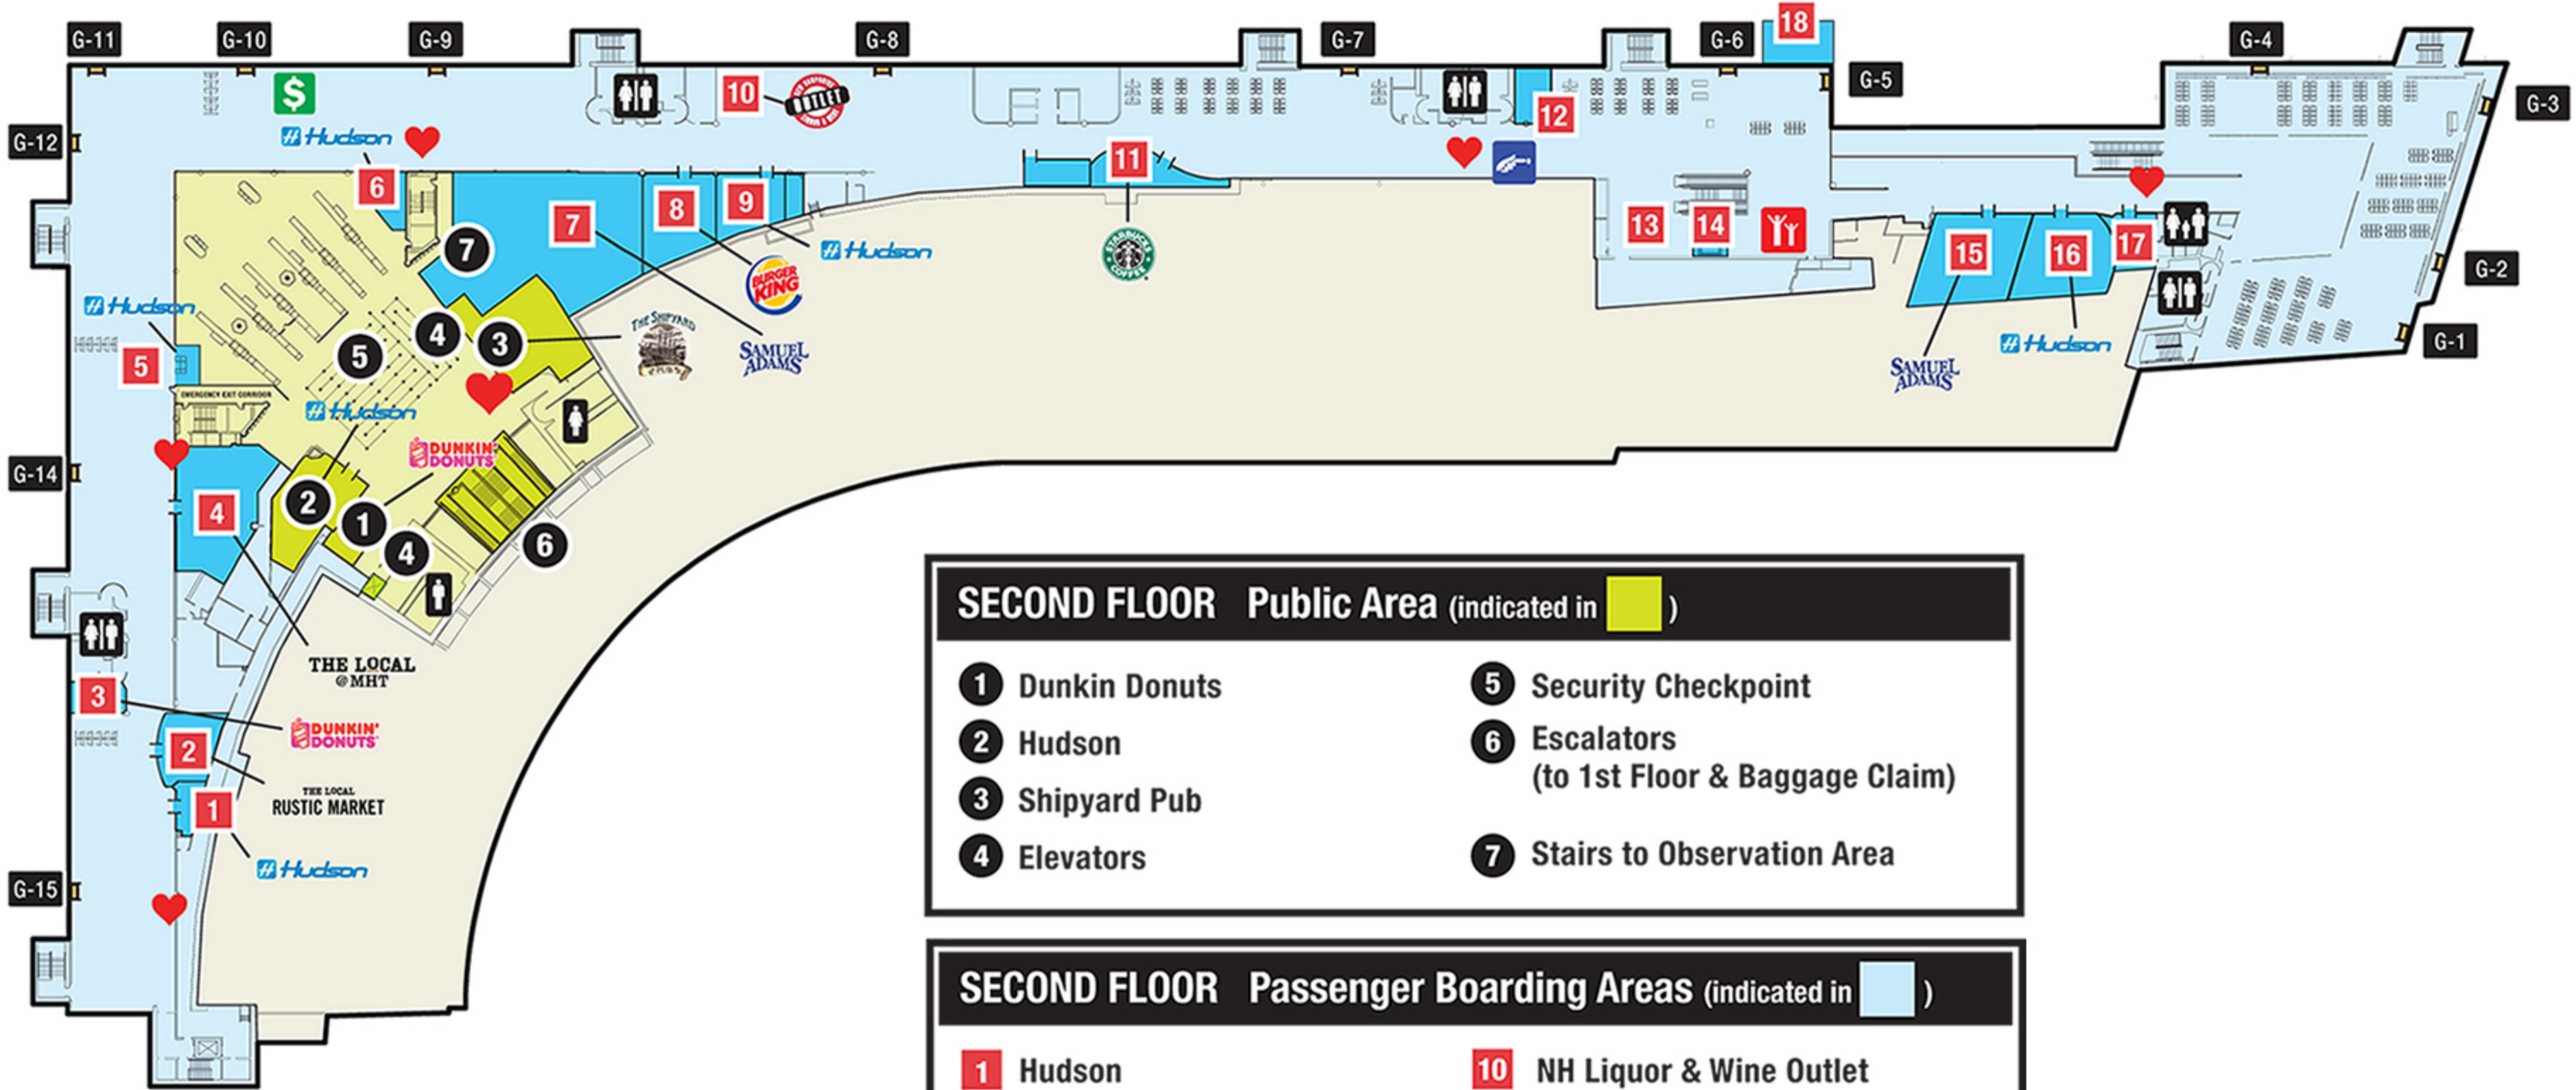

FIRST FLOOR

- | | |
|---|---|
| 1 Animal Relief Area | 10 Escalators (to 2 nd Floor & Boarding Gates) |
| 2 Airline Baggage Offices | 11 Airport Security Office |
| 3 Friends/Family Greeting Area | 12 Airport Communications Center & Lost and Found |
| 4 Baggage Claim B | 13 Airline Ticket Counters |
| 5 Starbucks | 14 Airport Law Enforcement Office |
| 6 Information Kiosks | 15 Friends/Family Greeting Area |
| 7 Airport Information Booth | 16 Baggage Claim A |
| 8 Elevators | 17 Airline Baggage Offices |
| 9 Escalators/Elevators (to Pedestrian Bridge) | |

Legend

- SECOND FLOOR Public Area** (indicated in)
- | | |
|-----------------|---|
| 1 Dunkin Donuts | 5 Security Checkpoint |
| 2 Hudson | 6 Escalators (to 1st Floor & Baggage Claim) |
| 3 Shipyard Pub | 7 Stairs to Observation Area |
| 4 Elevators | |

- SECOND FLOOR Passenger Boarding Areas** (indicated in)
- | | |
|-----------------------|---------------------------------|
| 1 Hudson | 10 NH Liquor & Wine Outlet |
| 2 Rustic Market | 11 Starbucks |
| 3 Dunkin Donuts | 12 Smoking Room |
| 4 The Local @MHT | 13 Nursing Station |
| 5 Hudson | 14 Elevator |
| 6 Hudson | 15 Sam Adams Brewhouse |
| 7 Sam Adams Brewhouse | 16 Hudson |
| 8 Burger King | 17 Eastern Bank Business Center |
| 9 Hudson | 18 Service Animal Relief Area |

Legend

THIRD FLOOR

- 1 Observation Area
- 2 Elevator
- 3 Administration Offices
- ♥ Emergency Defibrillator
also on pedestrian bridge

Legend